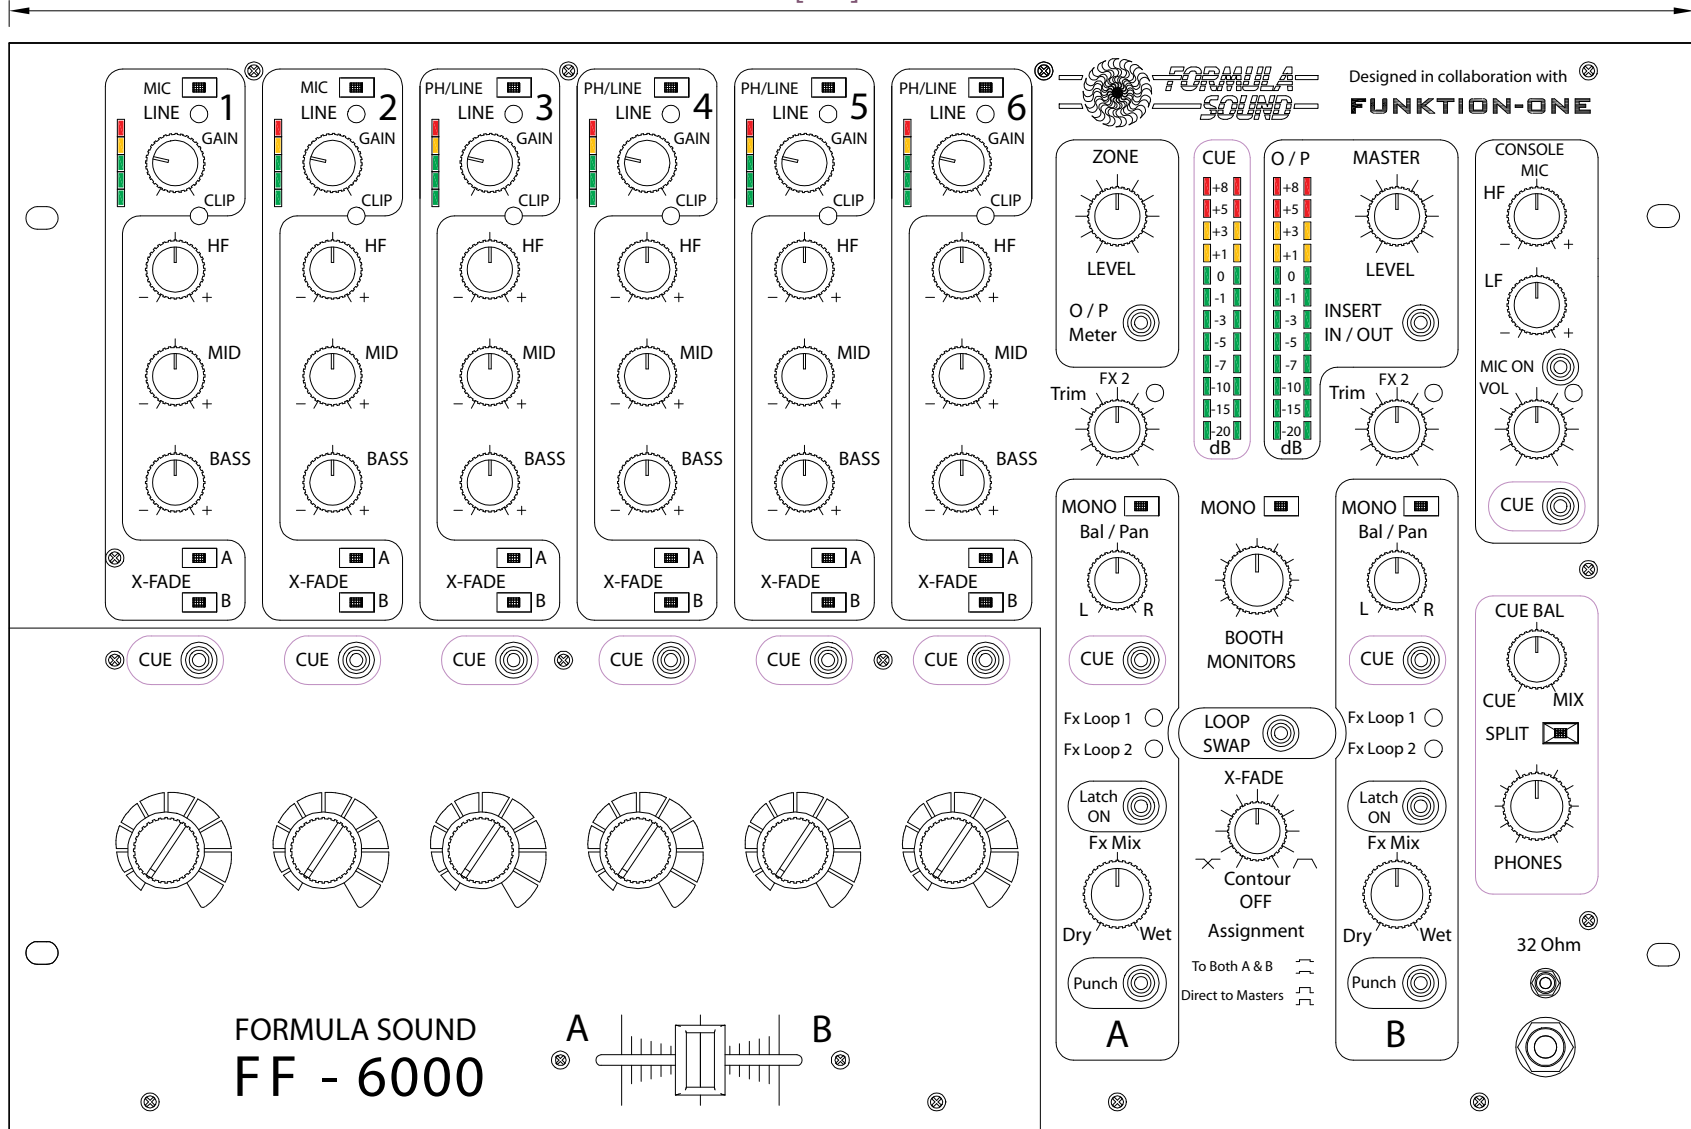

482mm
[19"]

311mm
[12 1/4"]

All dimensions in mm and inches

FUNKTION-ONE

Hoyle, Horsham Road, Beare Green, Dorking, Surrey, RH5 4PS, England

Phone: +44 (0)1306 712820
Fax: +44 (0)1306 711240

mail@funktion-one.com
www.funktion-one.com

Product: FF6000

Notes: Top Panel Control Surface - Linear Faders

482mm
[19"]

311mm
[12 1/4"]

All dimensions in mm and inches

FUNKTION-ONE

Hoyle, Horsham Road, Beare Green, Dorking, Surrey, RH5 4PS, England

Phone: +44 (0)1306 712820
Fax: +44 (0)1306 711240

mail@funktion-one.com
www.funktion-one.com

Product: FF6000

Notes: Top Panel Control Surface - Rotary Faders

106,5mm
[4 3/16"]

460mm
[1'-6 1/8"]

All dimensions in mm and inches

FUNKTION-ONE

Hoyle, Horsham Road, Beare Green, Dorking, Surrey, RH5 4PS, England