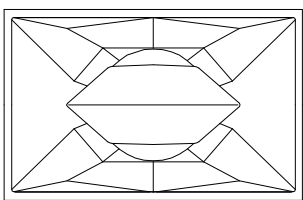

mail@funktion-one.com
www.funktion-one.com

Product: FF6000

Notes: Top Panel Control Surface - Rotary Faders

106,5mm
[4 3/16"]

460mm
[1'-6 1/8"]

All dimensions in mm and inches

FUNKTION-ONE

Hoyle, Horsham Road, Beare Green, Dorking, Surrey, RH5 4PS, England