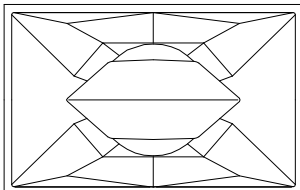

482mm
[19"]

311mm
[12 1/4"]

All dimensions in mm and inches

FUNKTION-ONE

Hoyle, Horsham Road, Beare Green, Dorking, Surrey, RH5 4PS, England

Phone: +44 (0)1306 712820
Fax: +44 (0)1306 711240

mail@funktion-one.com
www.funktion-one.com

Product: FF6000

Notes: Top Panel Control Surface - Linear Faders

482mm
[19"]

311mm
[12 1/4"]

All dimensions in mm and inches

FUNKTION-ONE

Hoyle, Horsham Road, Beare Green, Dorking, Surrey, RH5 4PS, England

Phone: +44 (0)1306 712820
Fax: +44 (0)1306 711240

mail@funktion-one.com
www.funktion-one.com

Product: FF6000

Notes: Top Panel Control Surface - Rotary Faders

106,5mm
[4 3/16"]

460mm
[1'-6 1/8"]

All dimensions in mm and inches

FUNKTION-ONE

Hoyle, Horsham Road, Beare Green, Dorking, Surrey, RH5 4PS, England