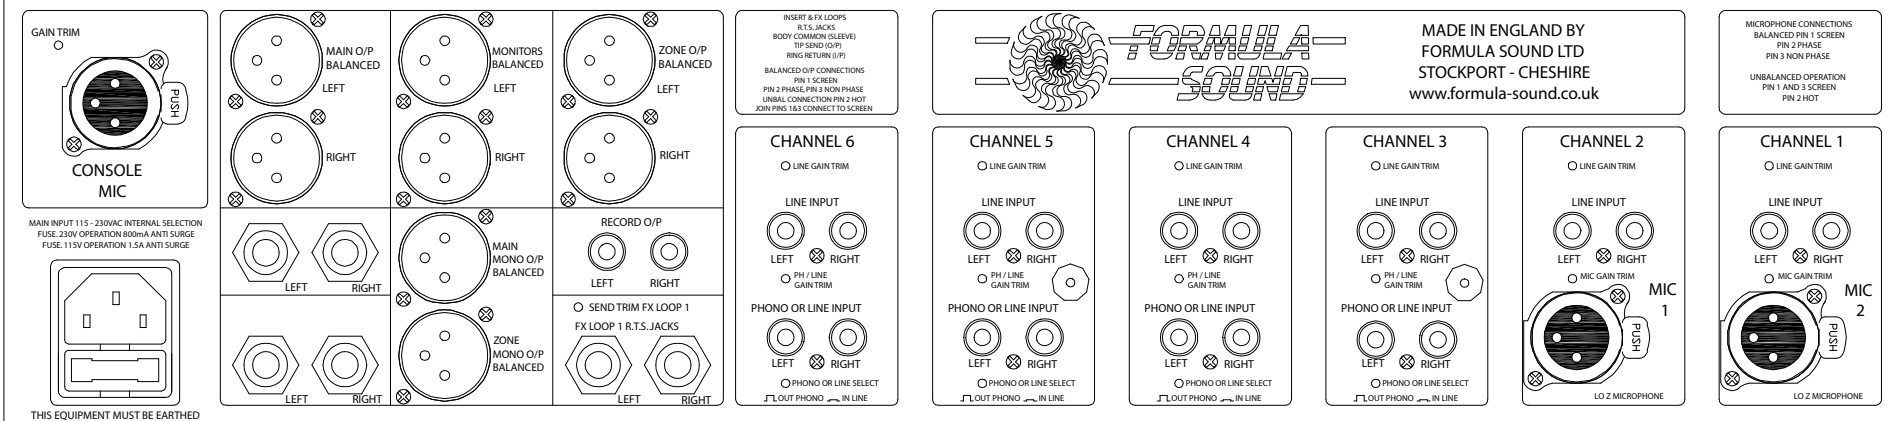

Product: FF6000

Notes: Top Panel Control Surface - Linear Faders

482mm
[19"]

311mm
[12 1/4"]

All dimensions in mm and inches

FUNKTION-ONE

Hoyle, Horsham Road, Beare Green, Dorking, Surrey, RH5 4PS, England

Phone: +44 (0)1306 712820
Fax: +44 (0)1306 711240

mail@funktion-one.com
www.funktion-one.com

Product: FF6000

Notes: Top Panel Control Surface - Rotary Faders

106,5mm
[4 3/16"]

460mm
[1'-6 1/8"]

All dimensions in mm and inches

FUNKTION-ONE

Hoyle, Horsham Road, Beare Green, Dorking, Surrey, RH5 4PS, England