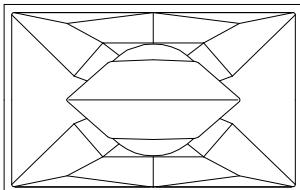

482mm
[19"]

311mm
[12 1/4"]

All dimensions in mm and inches

FUNKTION-ONE

Hoyle, Horsham Road, Beare Green, Dorking, Surrey, RH5 4PS, England

Phone: +44 (0)1306 712820
Fax: +44 (0)1306 711240

mail@funktion-one.com
www.funktion-one.com

Product: FF6000

Notes: Top Panel Control Surface - Linear Faders

482mm
[19"]

311mm
[12 1/4"]

All dimensions in mm and inches

FUNKTION-ONE

Hoyle, Horsham Road, Beare Green, Dorking, Surrey, RH5 4PS, England

Phone: +44 (0)1306 712820
Fax: +44 (0)1306 711240