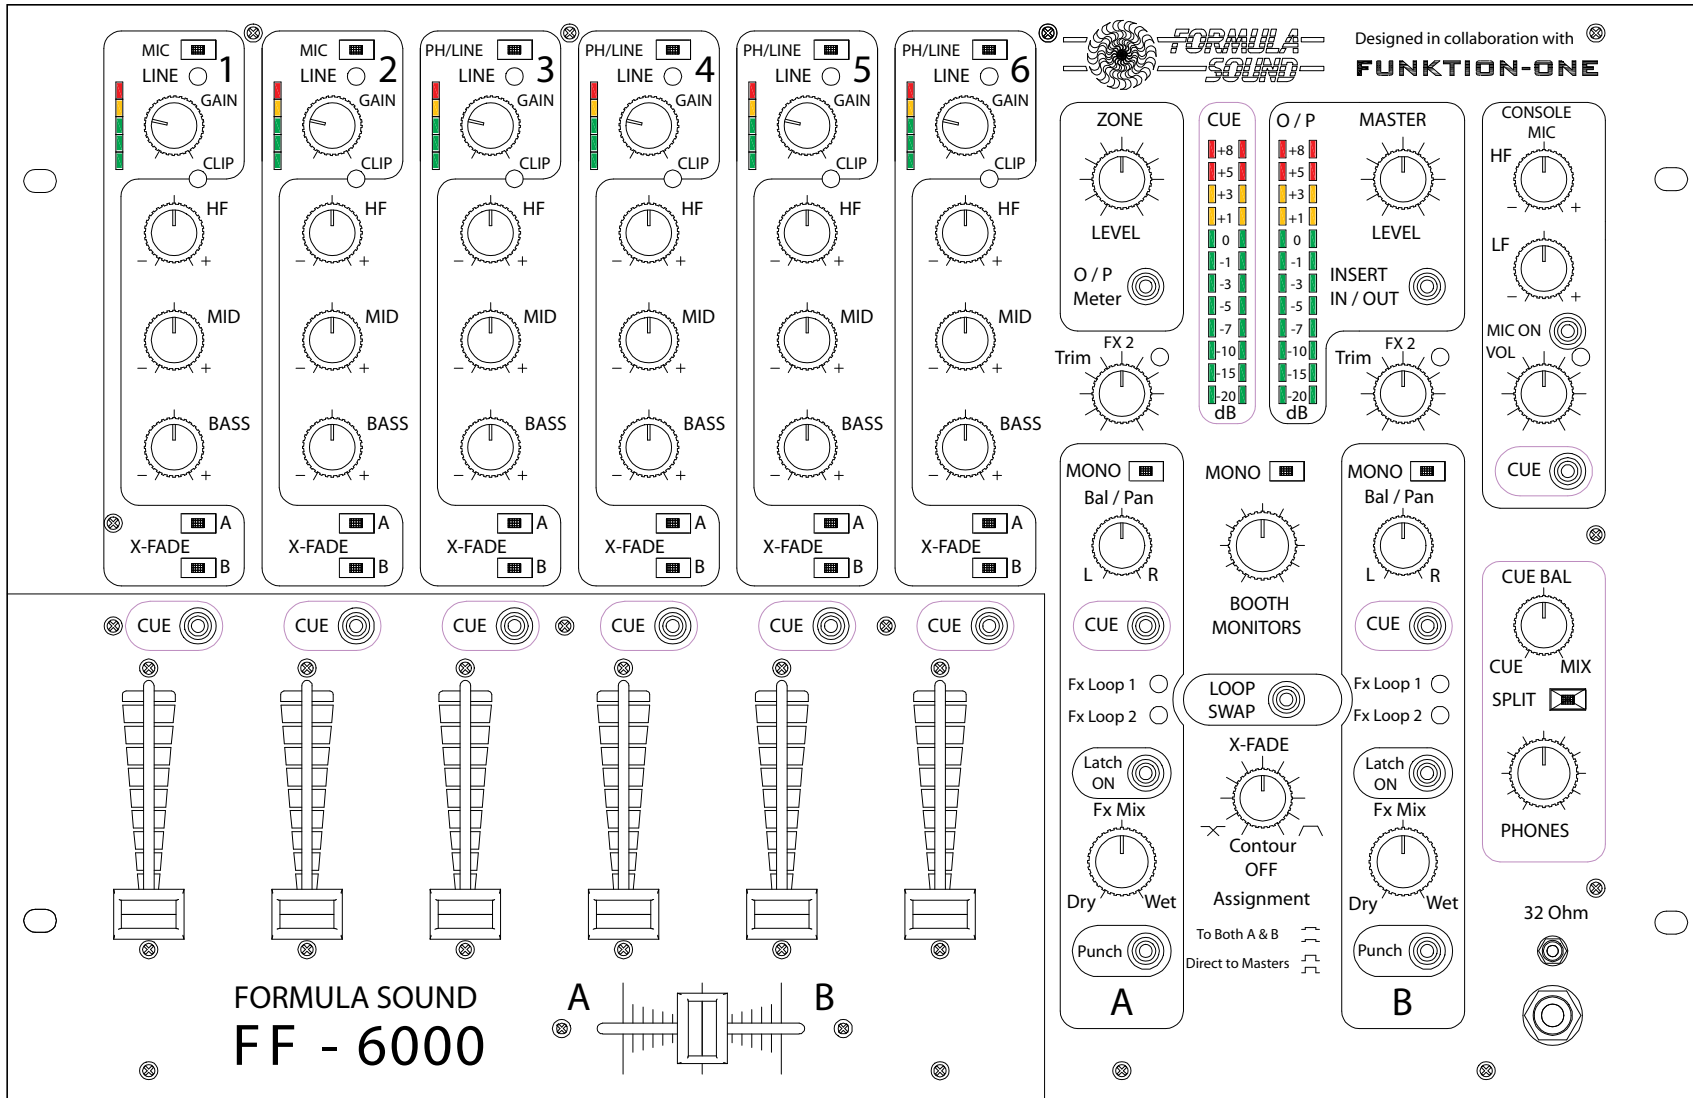

482mm
[19"]

311mm
[12 1/4"]

All dimensions in mm and inches

FUNKTION-ONE

Hoyle, Horsham Road, Beare Green, Dorking, Surrey, RH5 4PS, England

Phone: +44 (0)1306 712820
Fax: +44 (0)1306 711240

mail@funktion-one.com
www.funktion-one.com

Product: FF6000

Notes: Top Panel Control Surface - Linear Faders

482mm
[19"]

311mm
[12 1/4"]

All dimensions in mm and inches

FUNKTION-ONE

Hoyle, Horsham Road, Beare Green, Dorking, Surrey, RH5 4PS, England

Phone: +44 (0)1306 712820
Fax: +44 (0)1306 711240

mail@funktion-one.com
www.funktion-one.com

Product: FF6000

Notes: Top Panel Control Surface - Rotary Faders

106,5mm
[4 3/16"]

460mm
[1'-6 1/8"]

All dimensions in mm and inches

FUNKTION-ONE

Hoyle, Horsham Road, Beare Green, Dorking, Surrey, RH5 4PS, England