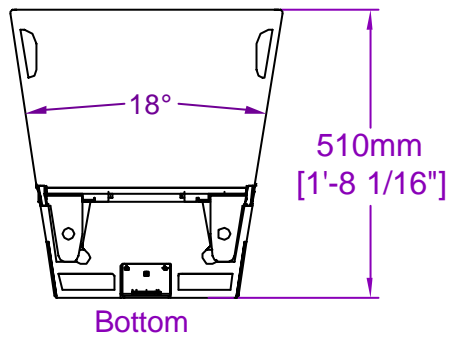

Side  
(With wheelboard attached)

Back

Wheelboard, Cabinet face

Wheelboard, End

All dimensions in mm and inches

Copyright Funktion-One Research Ltd 23/02/2001 Last revised 04/10/2007

**FUNKTION-ONE**

Hoyle, Horsham Road, Beare Green, Dorking, Surrey, RH5 4PS, England