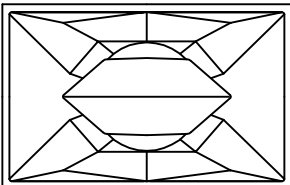

M10 fixing points
9 positions:
2 each top, bottom & sides
1 centre lower back

All dimensions in mm and inches

Copyright Funktion-One Research Ltd 20/10/2000 Last revised 10/03/2008

FUNKTION-ONE

Hoyle, Horsham Road, Beare Green, Dorking, Surrey, RH5 4PS, England