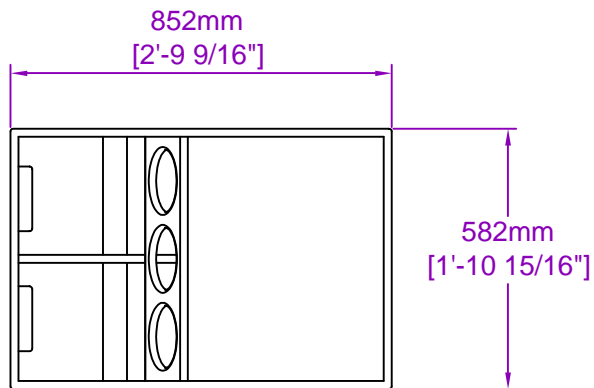

Top

Front

End

Back

All dimensions in mm and inches

Copyright Funktion-One Research Ltd 17/08/2006 Last revised 08/01/2008

FUNKTION-ONE

Hoyle, Horsham Road, Beare Green, Dorking, Surrey, RH5 4PS, England