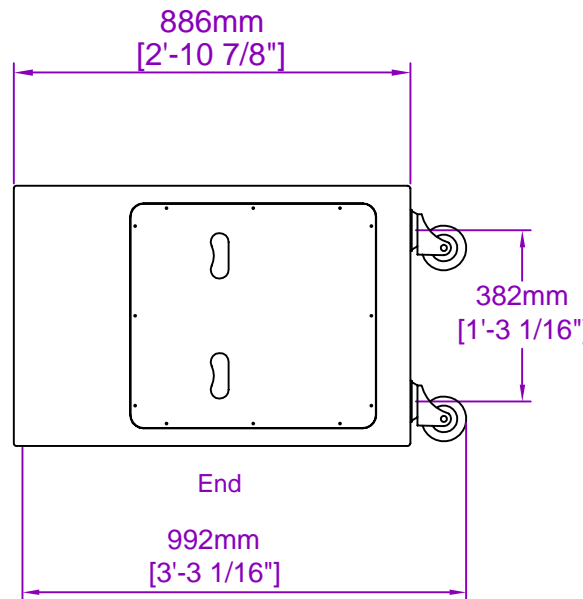

Top

Front

End

Back

All dimensions in mm and inches

Copyright Funktion-One Research Ltd 17/08/2006 Last revised 08/01/2008

FUNKTION-ONE

Hoyle, Horsham Road, Beare Green, Dorking, Surrey, RH5 4PS, England