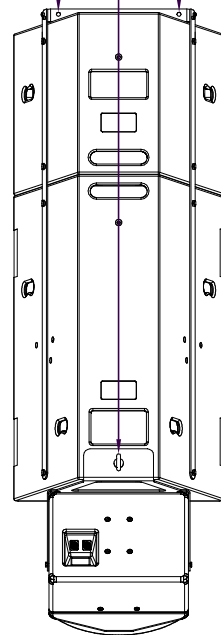

### Evo 6E/EL single column array

3 Point pick up.  
Total load 110kg

### Evo 6E horizontal array

Evo 6E "Rayplate"

A wide range of installation rigging accessories are available, including custom solutions.  
Contact Funktion One for further information.