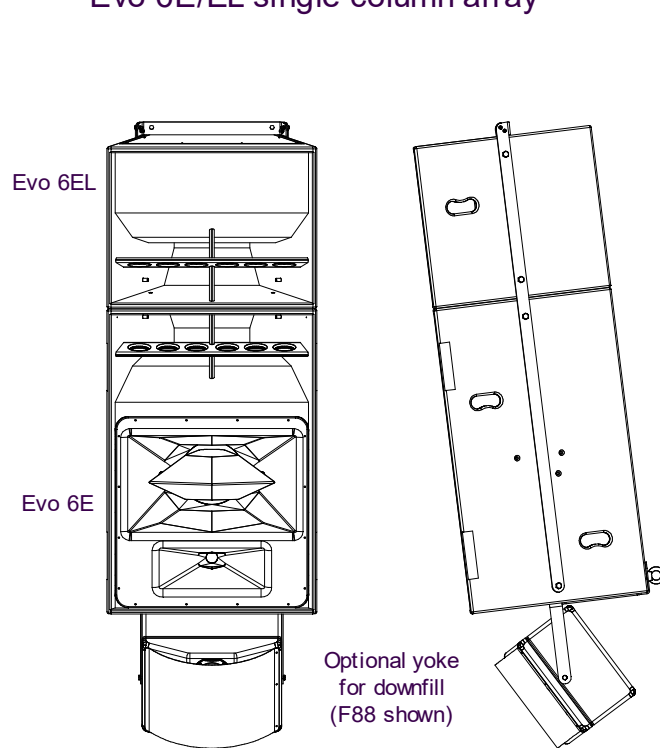

### Evo 6E/EL single column array

3 Point pick up.  
Total load 110kg

### Evo 6E horizontal array

Evo 6E "Rayplate"

A wide range of installation rigging accessories are available, including custom solutions.  
Contact Funktion One for further information.