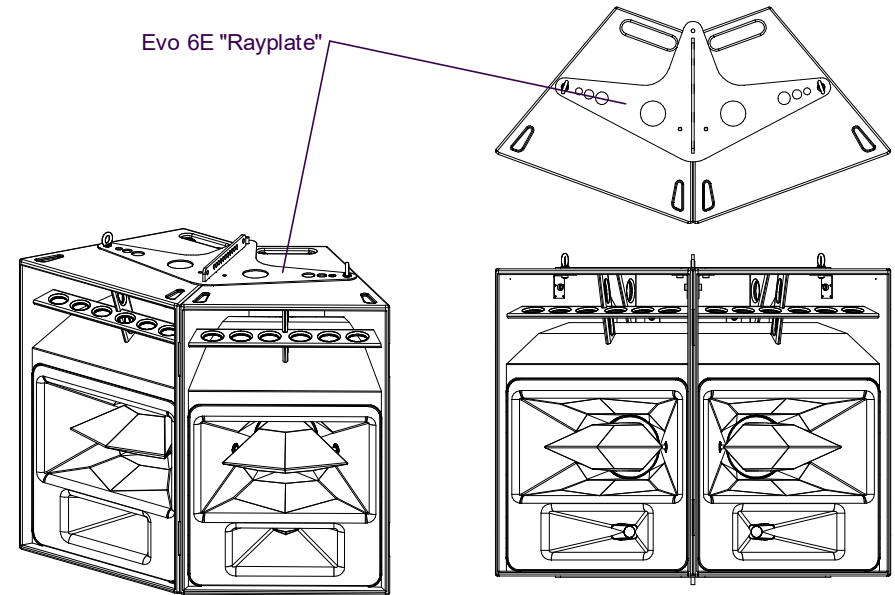

### Evo 6E/EL single column array

3 Point pick up.  
Total load 110kg

### Evo 6E horizontal array

Evo 6E "Rayplate"

A wide range of installation rigging accessories are available, including custom solutions.  
Contact Funktion One for further information.