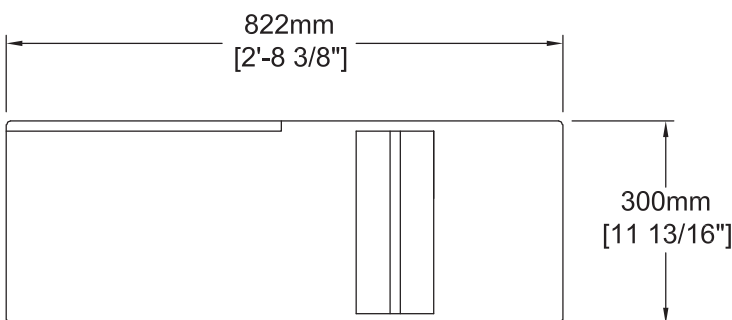

MB112

The MB112 is one of Funktion-One's most compact bass enclosures. It provides great bass extension to the F55 and F81 loudspeakers in applications such as bars, restaurants and home studios. It comprises a single 12" loudspeaker handling 250 Watts and averaging an impressive 104dB sensitivity between 60Hz and 160Hz. There is also a self powered version available which elegantly solves the issue of a mono-sum, crossover and amplification set up.

Driver	Sensitivity (1W at 1m)	Power (rms*)	Nominal Impedance
12" <i>*AES rated</i>	104dB	250W	8Ω
Frequency Response ±3dB:	60Hz - 160Hz		
Weight (unpowered):	20kg (44lbs)		
(powered):	21kg (46lbs)		
Construction:	15mm Birch Ply		
Connectors	2 x Speakon NL4		
(unpowered):	XLR Left & Right (mono sum)		
(powered):			