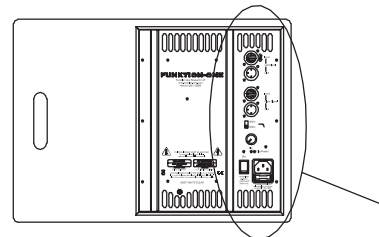

MB112

The MB112 is one of Funktion-One's most compact bass enclosures. It provides great bass extension to the F55 and F81 loudspeakers in applications such as bars, restaurants and home studios. It comprises a single 12" loudspeaker handling 250 Watts and averaging an impressive 104dB sensitivity between 60Hz and 160Hz. There is also a self powered version available which elegantly solves the issue of a mono-sum, crossover and amplification set up.

Driver	Sensitivity (1W at 1m)	Power (rms*)	Nominal Impedance
12" <i>*AES rated</i>	104dB	250W	8Ω
Frequency Response ±3dB:	60Hz - 160Hz		
Weight (unpowered):	20kg (44lbs)		
(powered):	21kg (46lbs)		
Construction:	15mm Birch Ply		
Connectors	2 x Speakon NL4		
(unpowered):	XLR Left & Right (mono sum)		
(powered):			