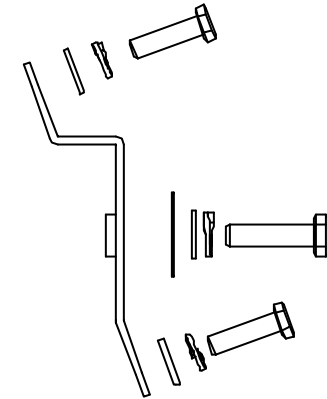

SB1-K1

SB1-K2

All dimensions in mm and inches

Copyright Funktion-One Research Ltd

FUNKTION-ONE

Hoyle, Horsham Road, Beare Green, Dorking, Surrey, RH5 4PS, England

Phone: +44 (0)1306 712820

Fax: +44 (0)1306 711240

mail@funktion-one.com

www.funktion-one.com

Accessories for: Resolution 1

SB1-K1 - Squaring Bracket (pair), including bolts to attach to R1 and yoke

SB1-K2 - Squaring Bracket (pair), including bolts to attach to R1 and handwheels for yoke