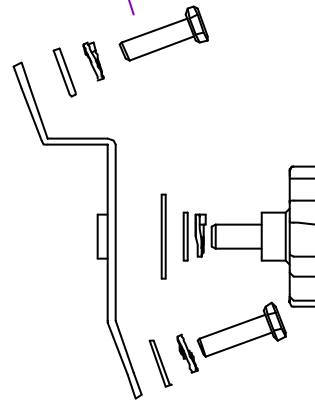

SB1-K1

SB1-K2

All dimensions in mm and inches

Copyright Funktion-One Research Ltd

FUNKTION-ONE

Hoyle, Horsham Road, Beare Green, Dorking, Surrey, RH5 4PS, England

Phone: +44 (0)1306 712820

Fax: +44 (0)1306 711240

mail@funktion-one.com

www.funktion-one.com

Accessories for: Resolution 1

SB1-K1 - Squaring Bracket (pair), including bolts to attach to R1 and yoke

SB1-K2 - Squaring Bracket (pair), including bolts to attach to R1 and handwheels for yoke