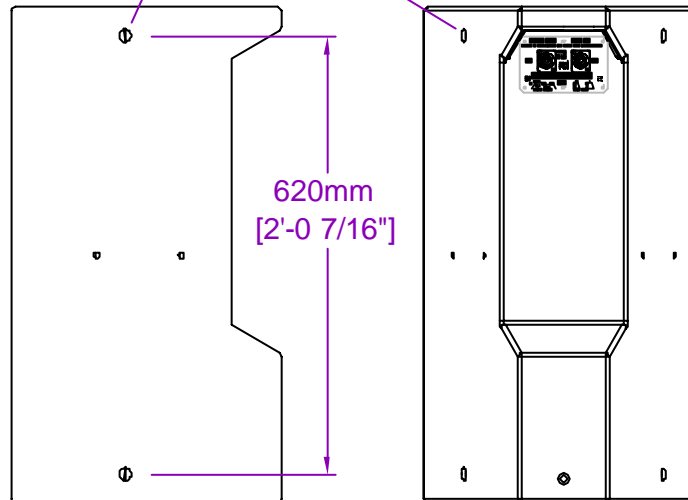

The R1 weighs 19kg on its own.

M10 Flypoints
9 positions.

All dimensions in mm and inches

Copyright Funktion-One Research Ltd 06/09/2004 Last revised 06/09/2004

FUNKTION-ONE

Hoyle, Horsham Road, Beare Green, Dorking, Surrey, RH5 4PS, England