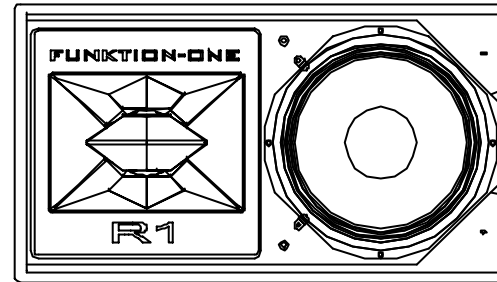

The R1 weighs 19kg on its own.

M10 Flypoints
9 positions.

All dimensions in mm and inches

Copyright Funktion-One Research Ltd 06/09/2004 Last revised 06/09/2004

FUNKTION-ONE

Hoyle, Horsham Road, Beare Green, Dorking, Surrey, RH5 4PS, England