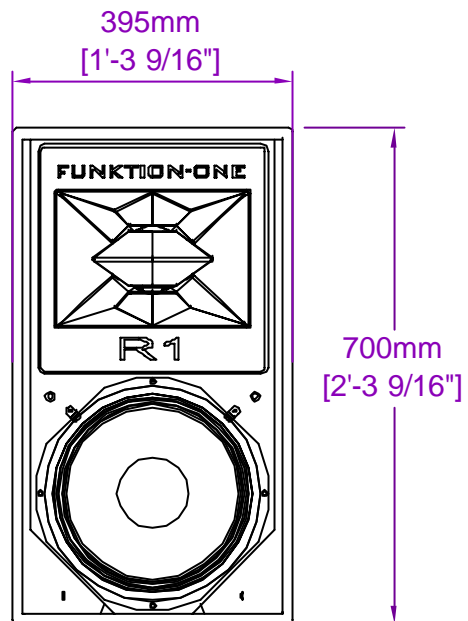

The R1 weighs 19kg on its own.

M10 Flypoints
9 positions.

All dimensions in mm and inches

Copyright Funktion-One Research Ltd 06/09/2004 Last revised 06/09/2004

FUNKTION-ONE

Hoyle, Horsham Road, Beare Green, Dorking, Surrey, RH5 4PS, England