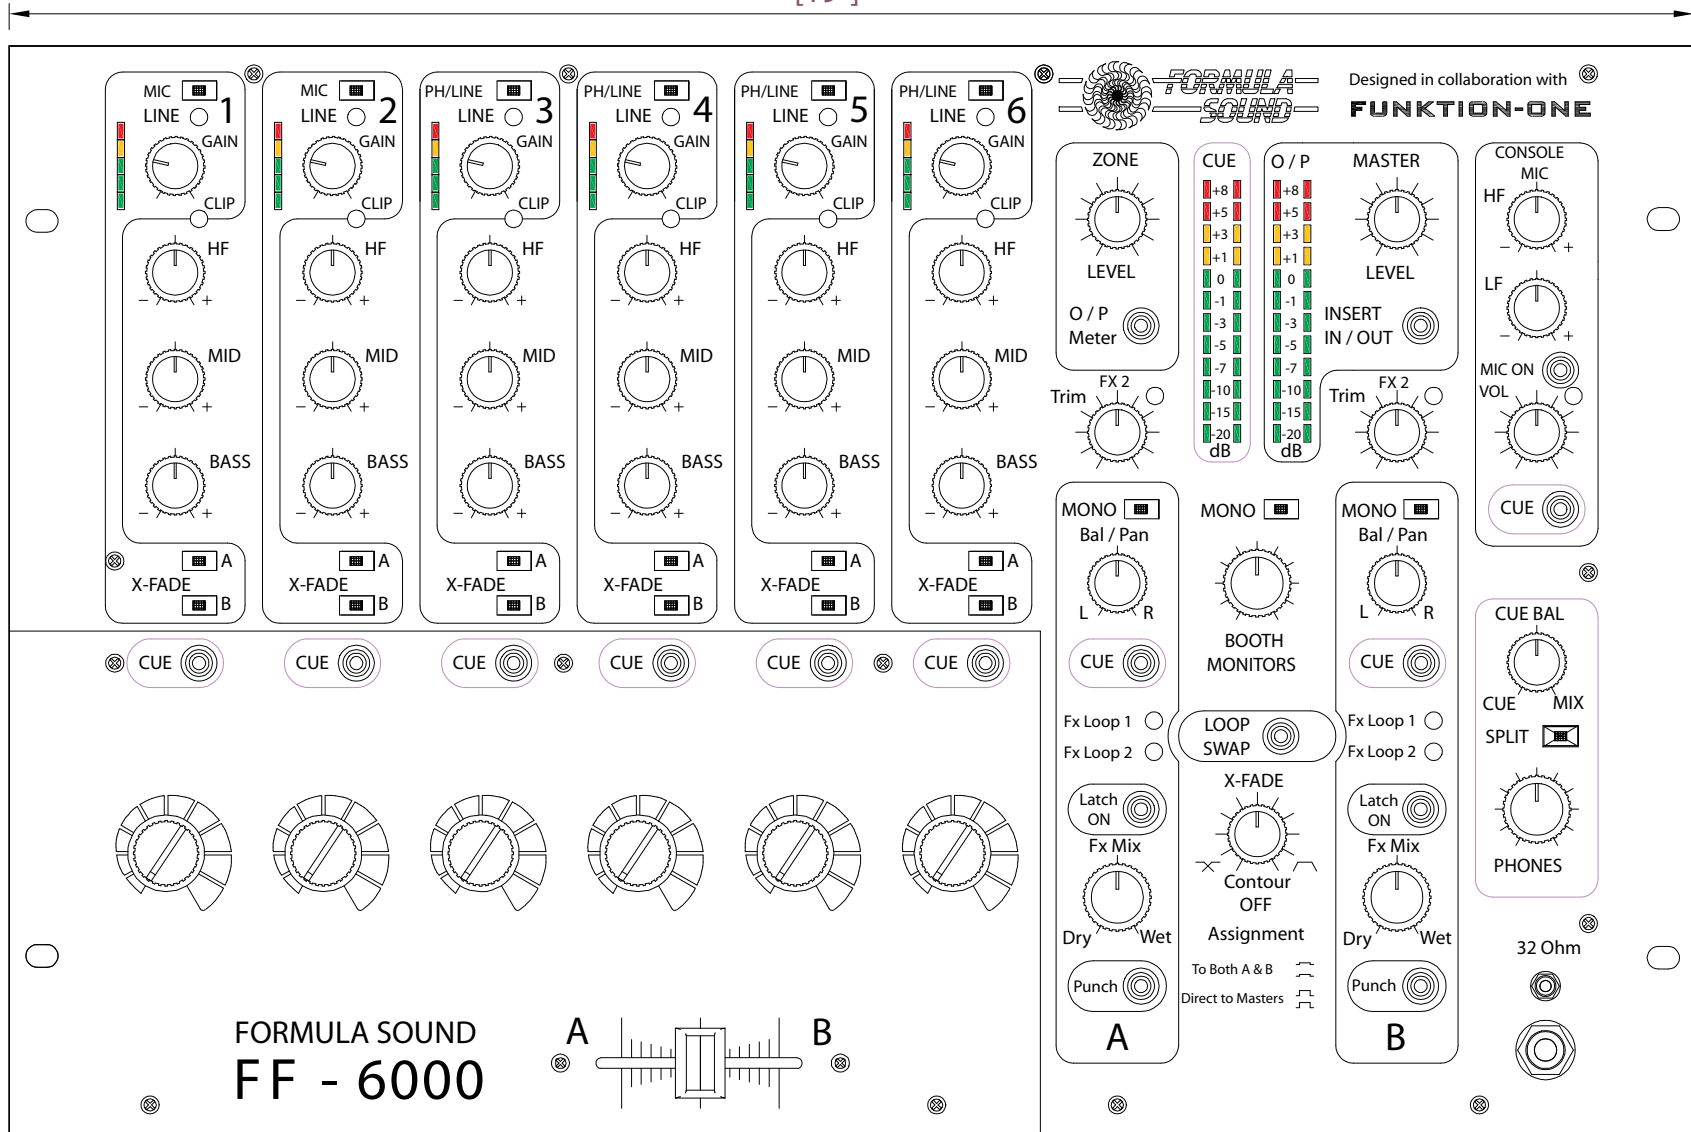

482mm  
[19"]

311mm  
[12 1/4"]

All dimensions in mm and inches

# FUNKTION-ONE

Hoyle, Horsham Road, Beare Green, Dorking, Surrey, RH5 4PS, England

Phone: +44 (0)1306 712820  
Fax: +44 (0)1306 711240

mail@funktion-one.com  
www.funktion-one.com

Product: FF6000

Notes: Top Panel Control Surface - Rotary Faders

106,5mm  
[4 3/16"]

460mm  
[1'-6 1/8"]

All dimensions in mm and inches