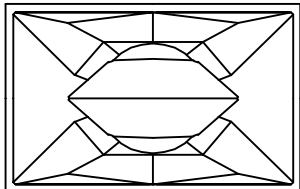

350mm  
[1'-1 3/4"]

312mm  
[1'-0 5/16"]

All dimensions in mm and inches

Top Panel View - Rotary Faders

107mm  
[4 3/16"]

350mm  
[1'-1 3/4"]

All dimensions in mm and inches

FUNKTION-ONE

Hoyle, Horsham Road, Beare Green, Dorking, Surrey, RH5 4PS, England

Phone: +44 (0)1306 712820