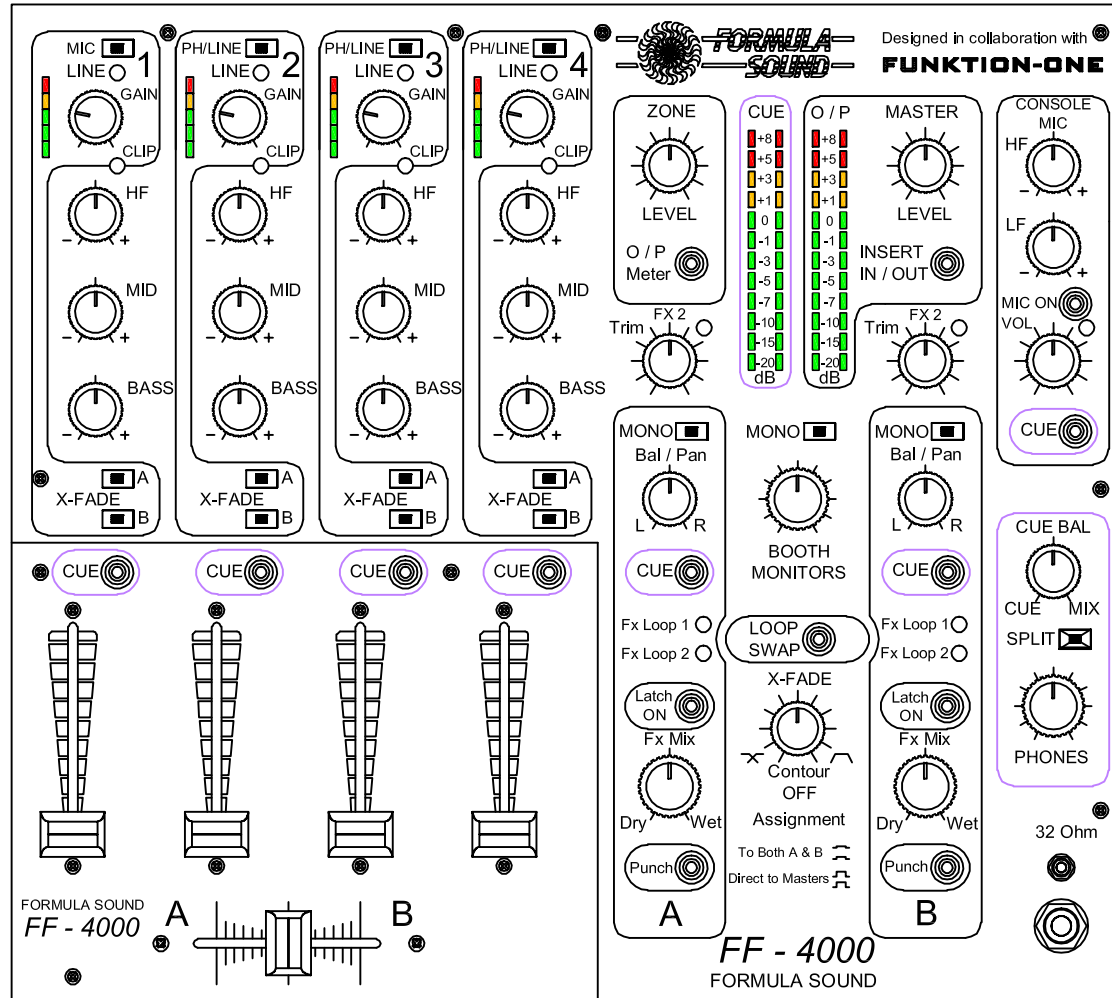

350mm  
[1'-1 3/4"]

312mm  
[1'-0 5/16"]

All dimensions in mm and inches

Top Panel View - Rotary Faders

107mm  
[4 3/16"]

350mm  
[1'-1 3/4"]

All dimensions in mm and inches

FUNKTION-ONE

Hoyle, Horsham Road, Beare Green, Dorking, Surrey, RH5 4PS, England

Phone: +44 (0)1306 712820