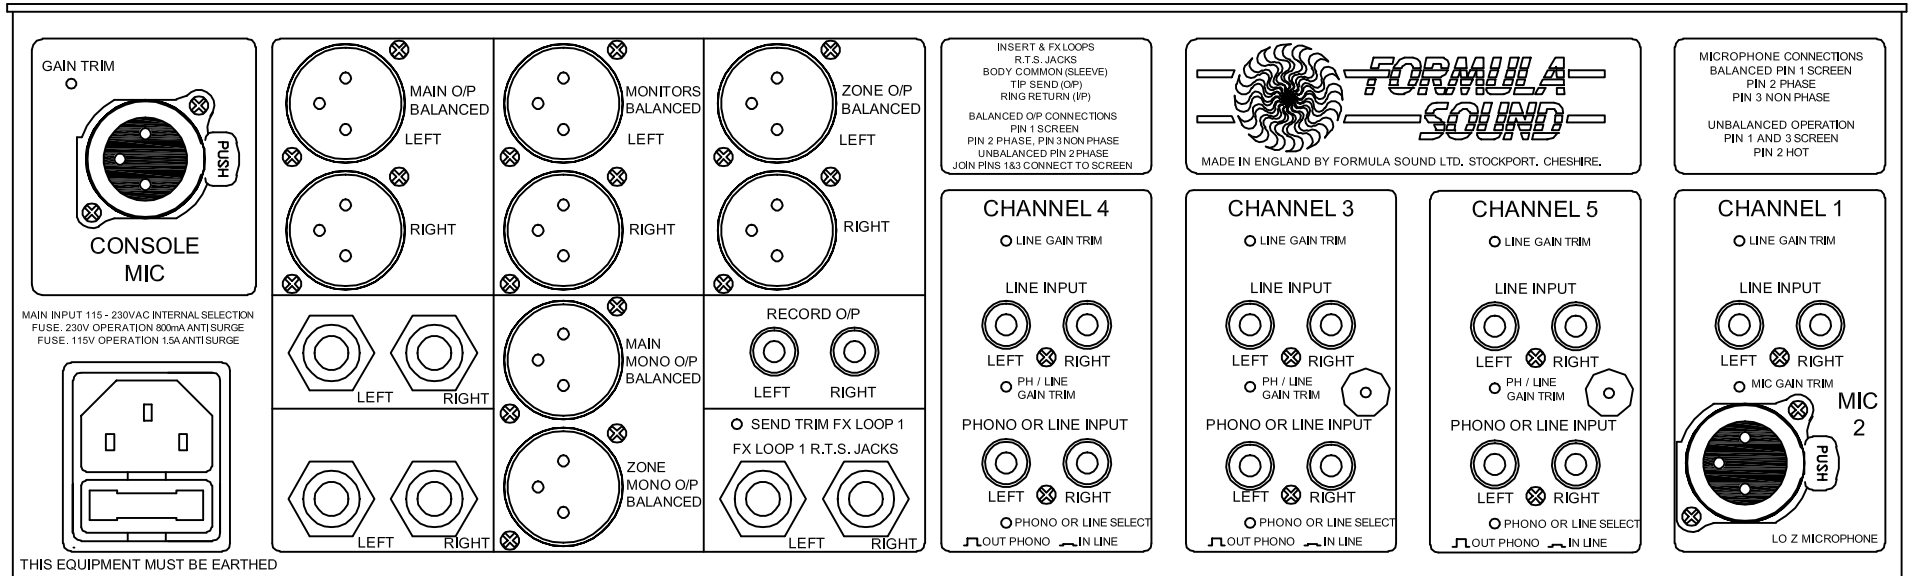

Top Panel View - Rotary Faders

107mm  
[4 3/16"]

350mm  
[1'-1 3/4"]

All dimensions in mm and inches

FUNKTION-ONE

Hoyle, Horsham Road, Beare Green, Dorking, Surrey, RH5 4PS, England

Phone: +44 (0)1306 712820