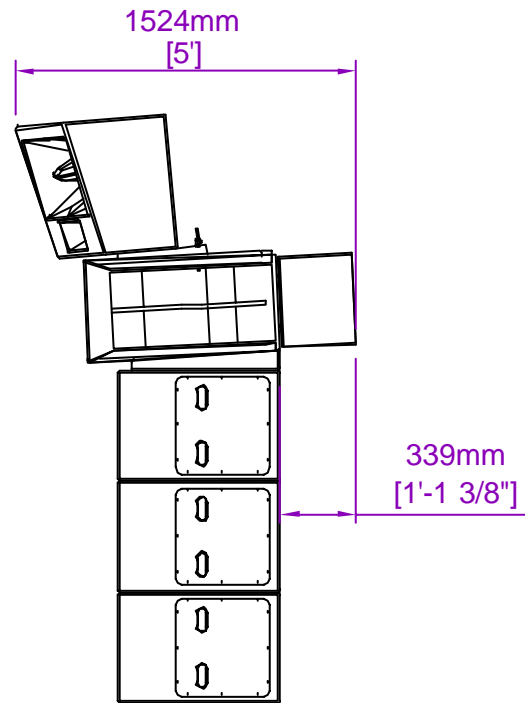

Dimensions will vary
for different Dance
Stack configurations

All dimensions in mm and inches

Copyright Funktion-One Research Ltd 27/09/2007

FUNKTION-ONE

Hoyle, Horsham Road, Beare Green, Dorking, Surrey, RH5 4PS, England