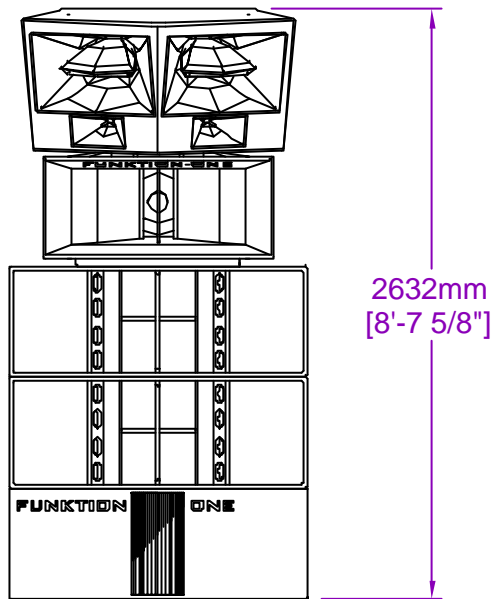

Dimensions will vary
for different Dance
Stack configurations

All dimensions in mm and inches

Copyright Funktion-One Research Ltd 27/09/2007

FUNKTION-ONE

Hoyle, Horsham Road, Beare Green, Dorking, Surrey, RH5 4PS, England

Phone: +44 (0)1306 712820
Fax: +44 (0)1306 711240

mail@funktion-one.com
www.funktion-one.com

Product: Dance Stack Elevations

Notes: