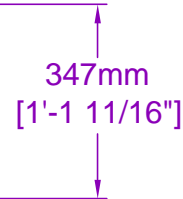

Top

Dimetric view showing fitted grilles.

Front

Side

Back  
1102mm  
[3'-7 3/8\"/>

Bottom

All dimensions in mm and inches

Copyright Funktion-One Research Ltd 11 03 2009 Last revised 28 05 2009