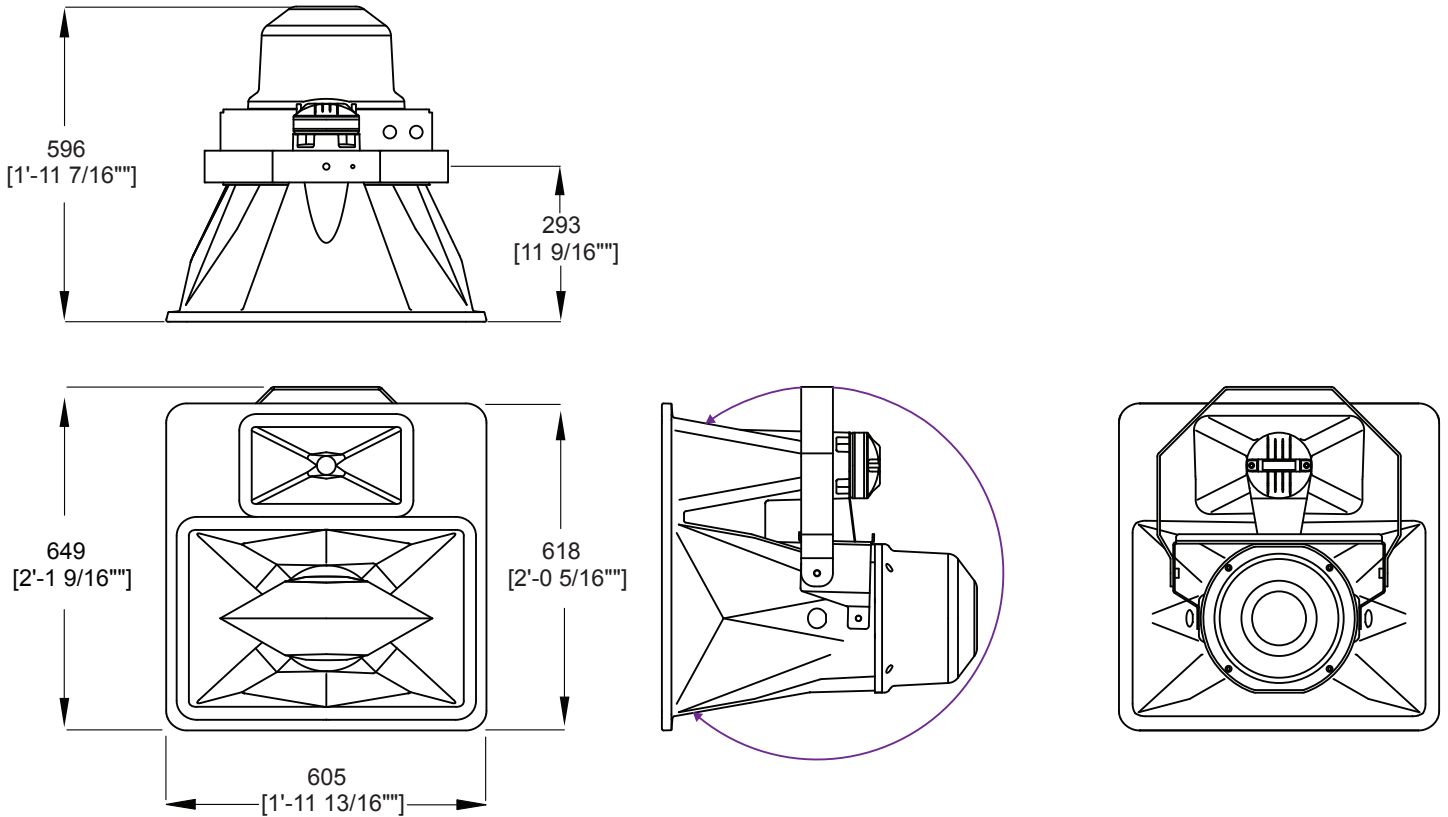

## EVO 7 SH WITH UNIVERSAL YOKE

Universal yoke shown fitted as standard, allowing full rotation around rear of Evo7SH

## EVO 7 SH WITH SIMPLE YOKE