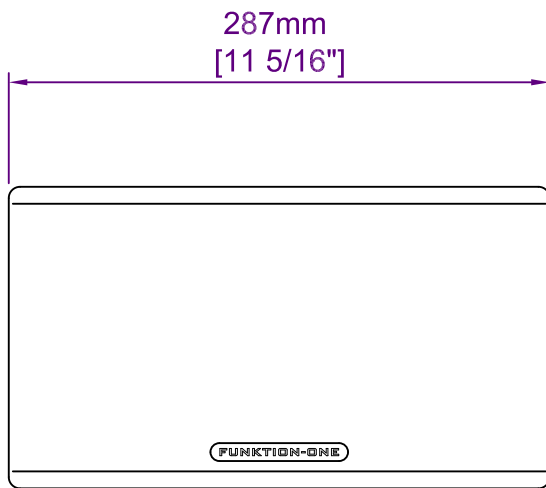

Fitted with two Speakon NL4s or The Phoenix installation connector, complete with cable plug.

All dimensions in mm and inches

Copyright Funktion-One Research Ltd 19/03/2007 Last revised 31/05/2013

FUNKTION-ONE