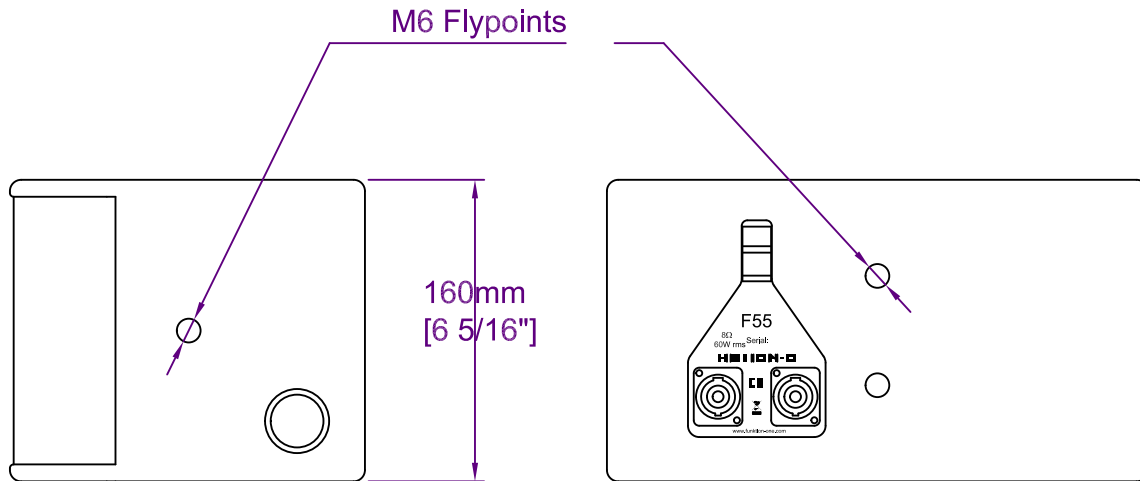

Fitted with two Speakon NL4s or The Phoenix installation connector, complete with cable plug.

All dimensions in mm and inches

Copyright Funktion-One Research Ltd 19/03/2007 Last revised 31/05/2013

FUNKTION-ONE