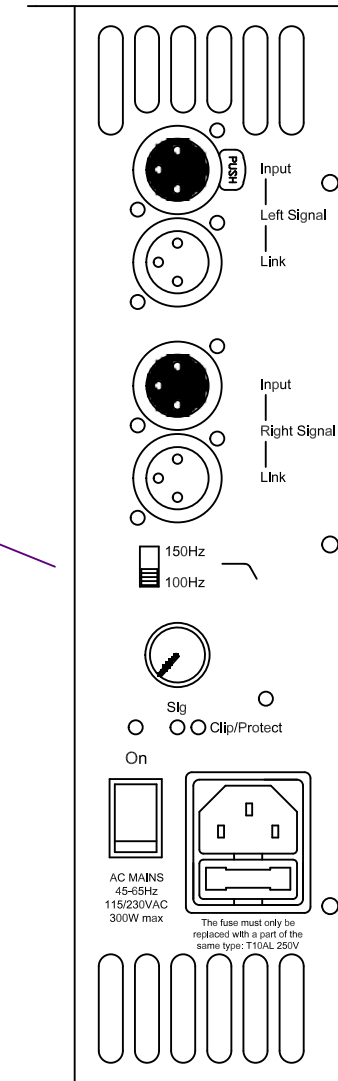

Self Powered Version

Unpowered Version

All dimensions in mm and inches

Copyright Funktion-One Research Ltd 22/02/2010

FUNKTION-ONE

Hoyle, Horsham Road, Beare Green, Dorking, Surrey, RH5 4PS, England

Phone: +44 (0)1306 712820