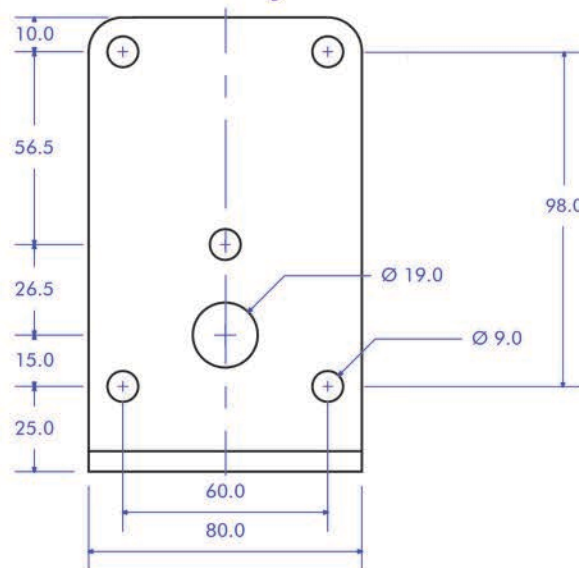

Speaker Mounting Plate

Wall Mounting Plate

Side Elevation of Assembly

All dimensions in mm and inches

Copyright Funktion-One Research Ltd

**FUNKTION-ONE**

Hoyle, Horsham Road, Beare Green, Dorking, Surrey, RH5 4PS, England