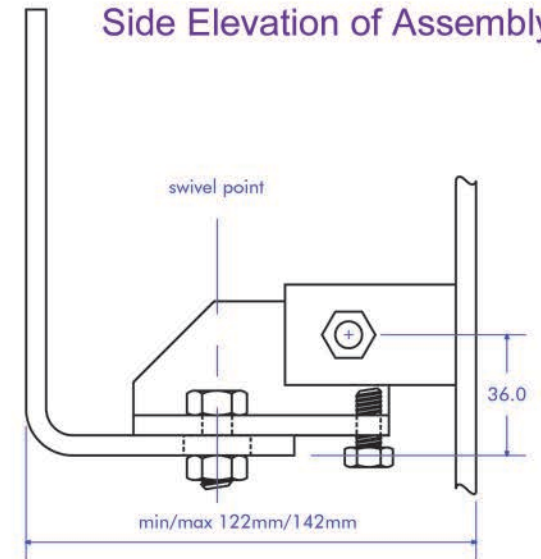

Speaker Mounting Plate

Wall Mounting Plate

Side Elevation of Assembly

All dimensions in mm and inches

Copyright Funktion-One Research Ltd

**FUNKTION-ONE**

Hoyle, Horsham Road, Beare Green, Dorking, Surrey, RH5 4PS, England